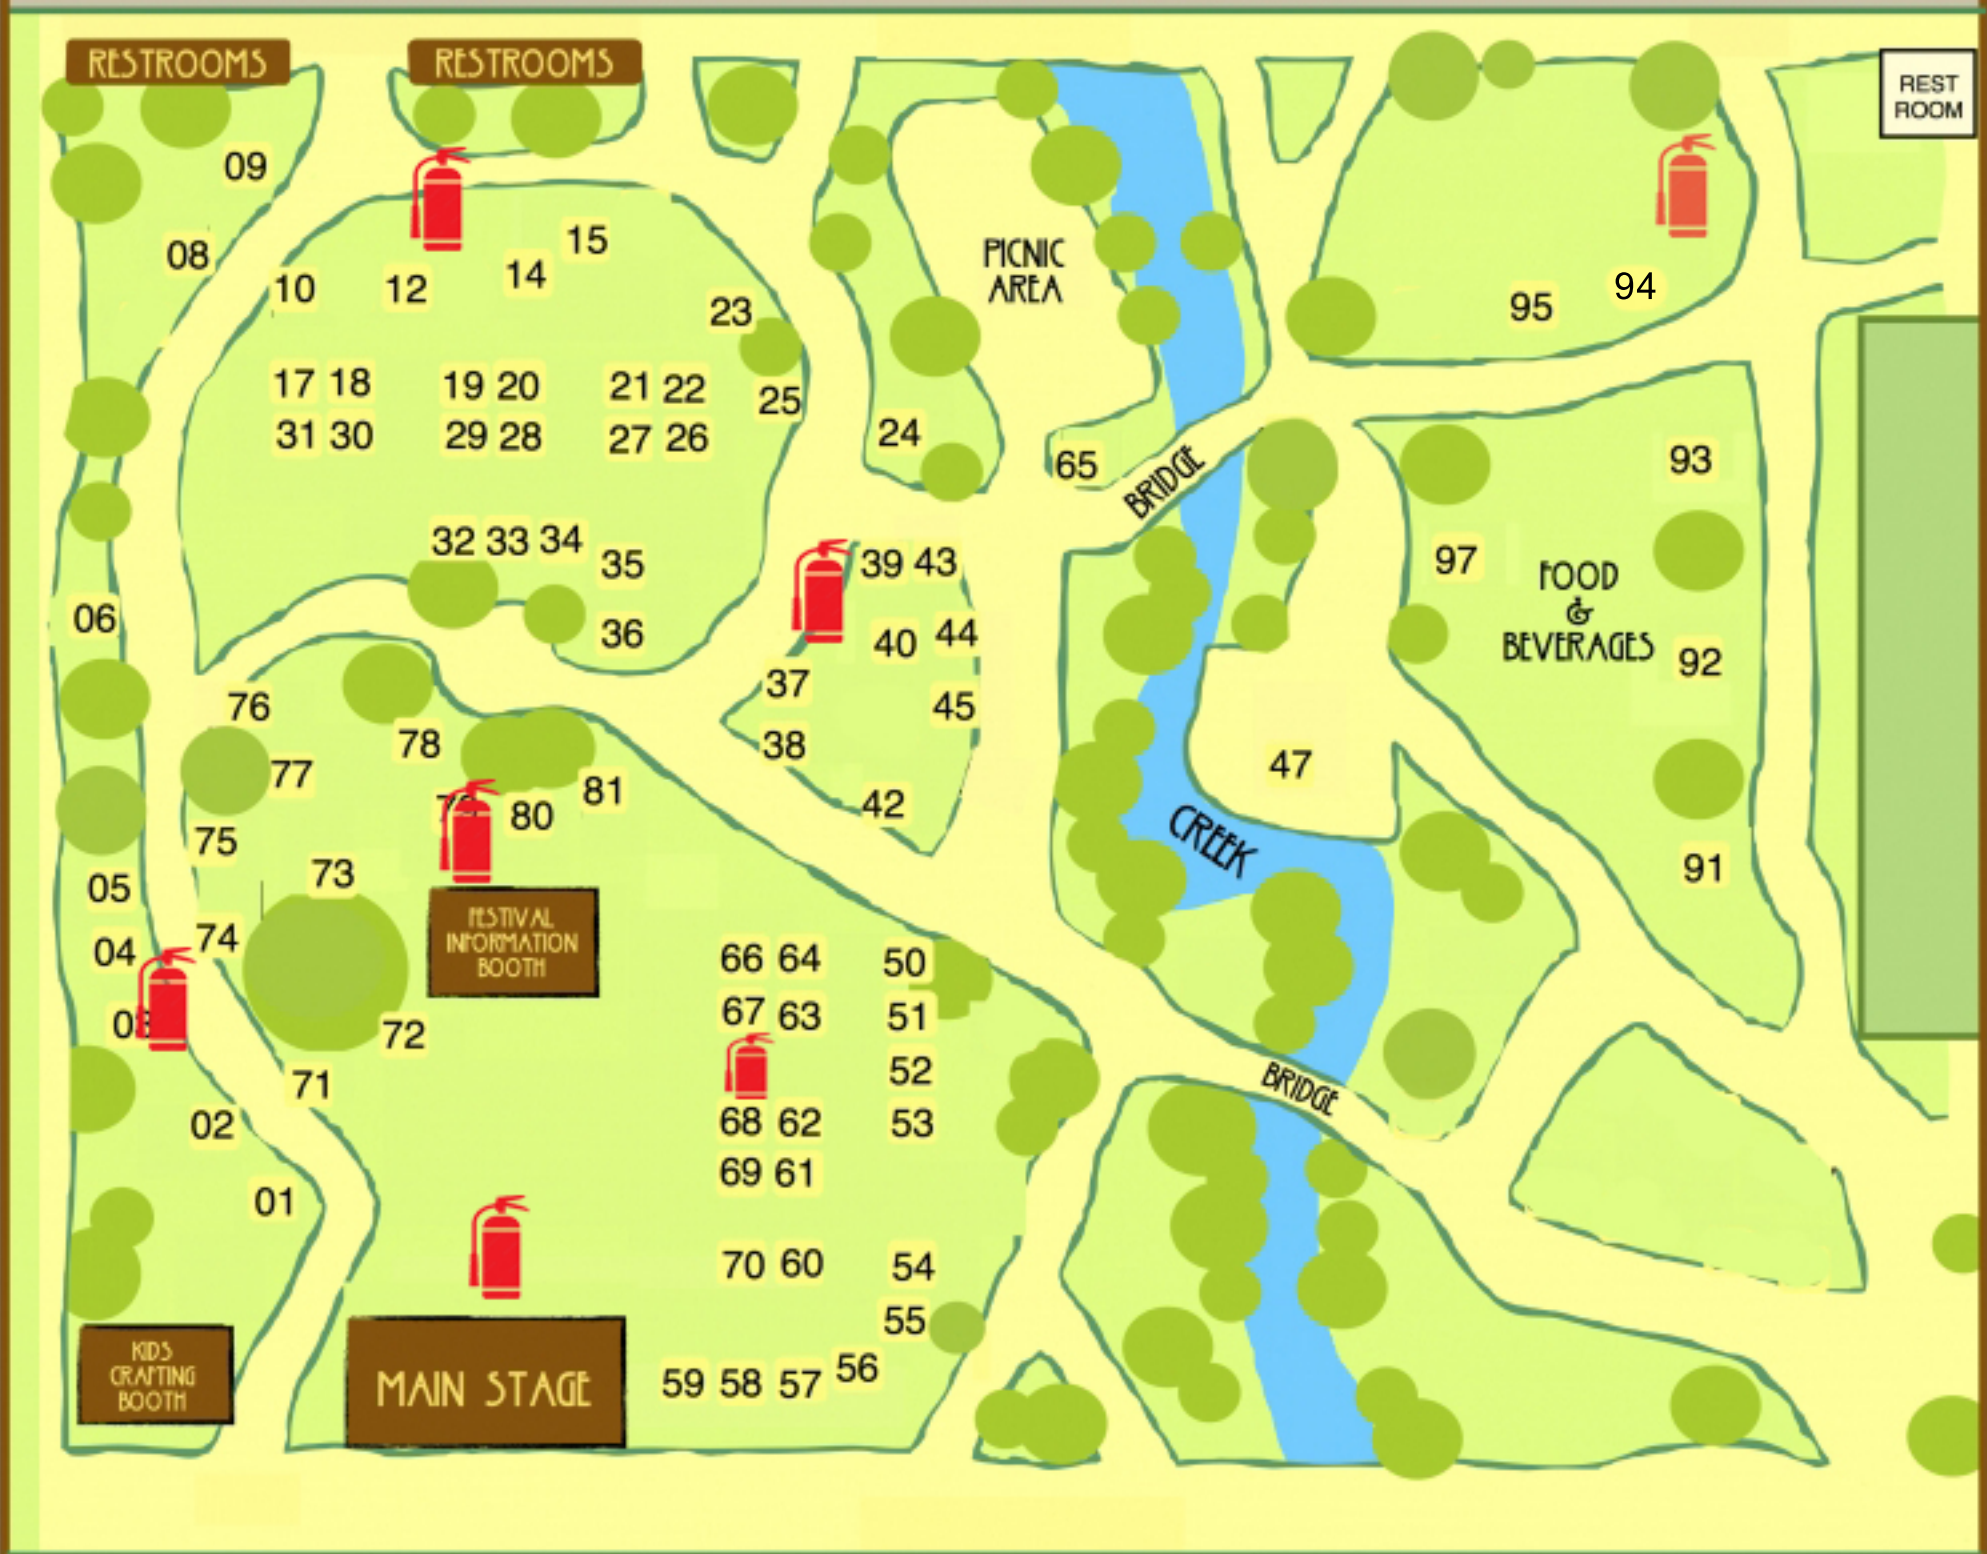

THE HIMALAYAN FAIR

91-97 FOOD VENDOR SPACES

01-90 CRAFT VENDOR SPACES

WALNUT STREET

VENDOR LOADING & UNLOADING AREA

NO STOPPING IN RED ZONE

HANDICAPPED PARKING

VENDOR LOADING & UNLOADING AREA

NO STOPPING IN RED ZONE

VENDOR LOADING & UNLOADING

SHATTUCK AVENUE